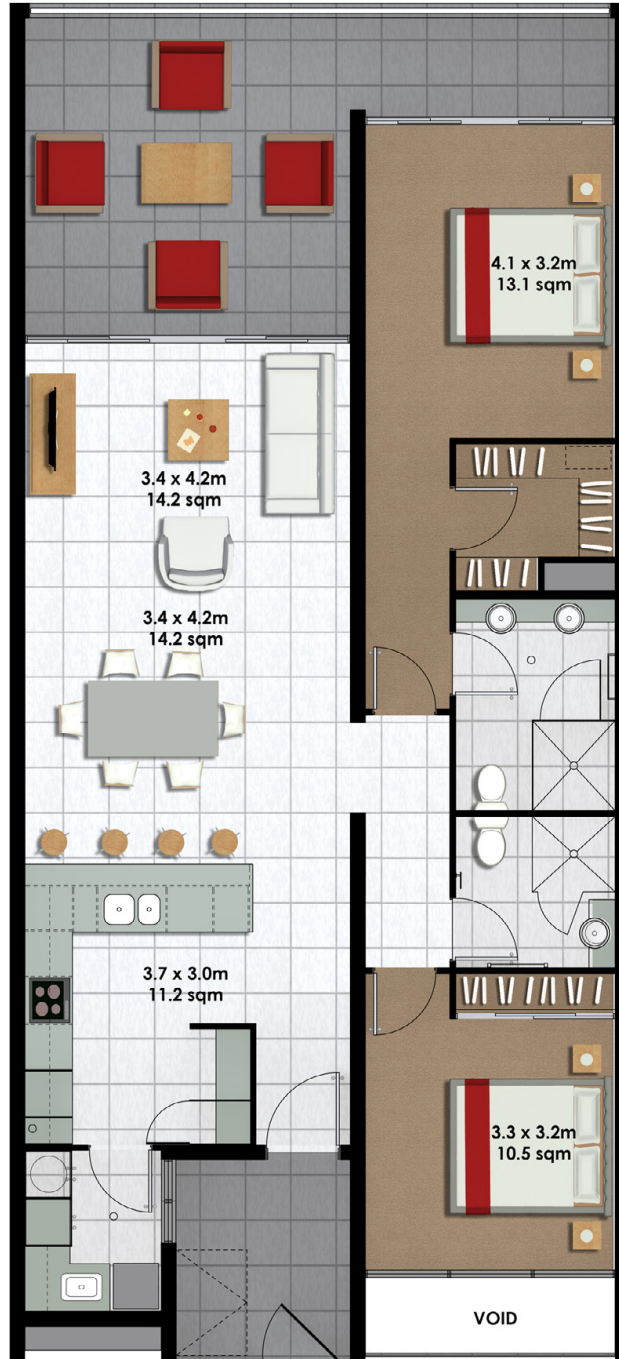

Apartment: Typical Unit Type 2 - Tile

UNIT TYPE 2

Internal Area: 100 sqm

External Area: 28 sqm

Total: 128 sqm

- Artistic Impression
- Furniture not Included